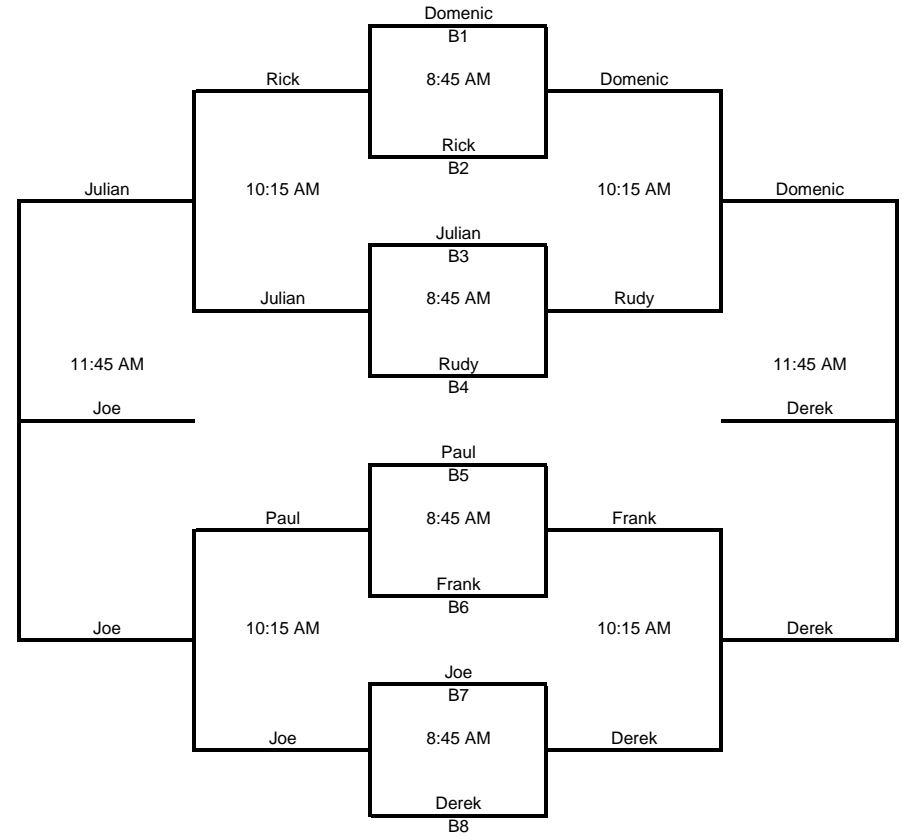

FLIGHT TOURNAMENT

Draw A (Top 8 ranked players) Winners move right & losers move left

Draw B (Next 8 ranked players) Winners move right & losers move left

A Draw Semi Final Consolations

B Draw Semi Final Consolations