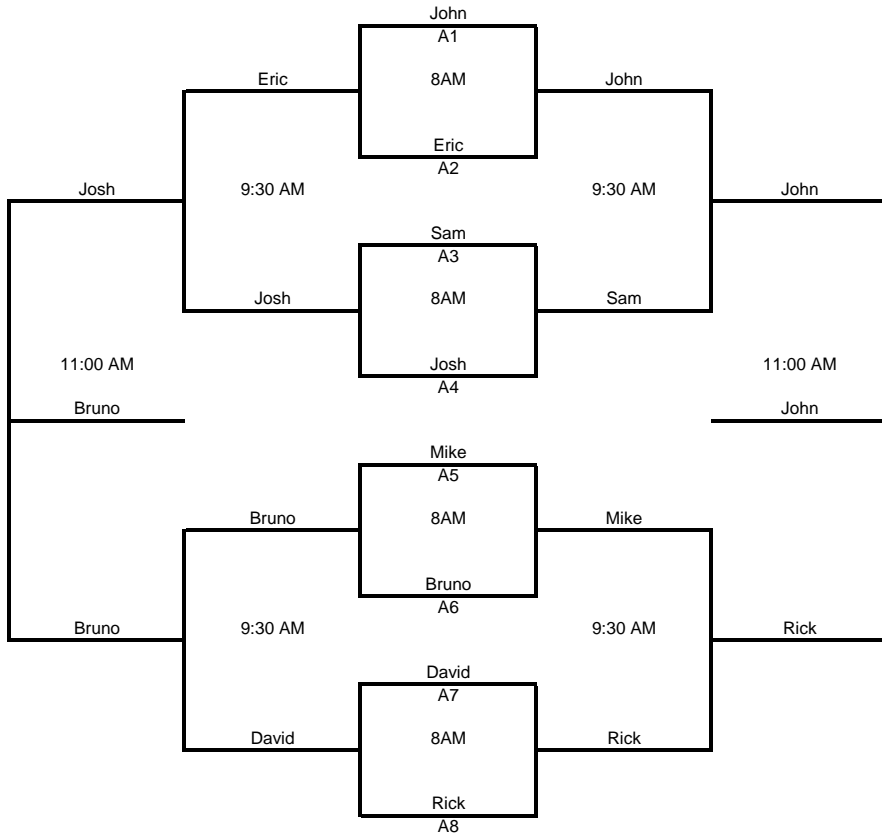

FLIGHT TOURNAMENT

Draw A (Top 8 ranked players) Winners move right & losers move left

Draw B (Next 8 ranked players) Winners move right & losers move left

A Draw Semi Final Consolations

B Draw Semi Final Consolations