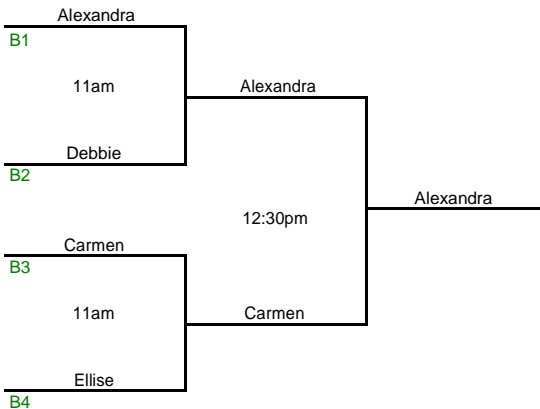

COMPASS FORMAT (16 Player)

DRAW A (All players start off here)

DRAW B (2nd round losers from A Draw)

DRAW D (1st round losers from C Draw)

DRAW C (1st round losers from A Draw)