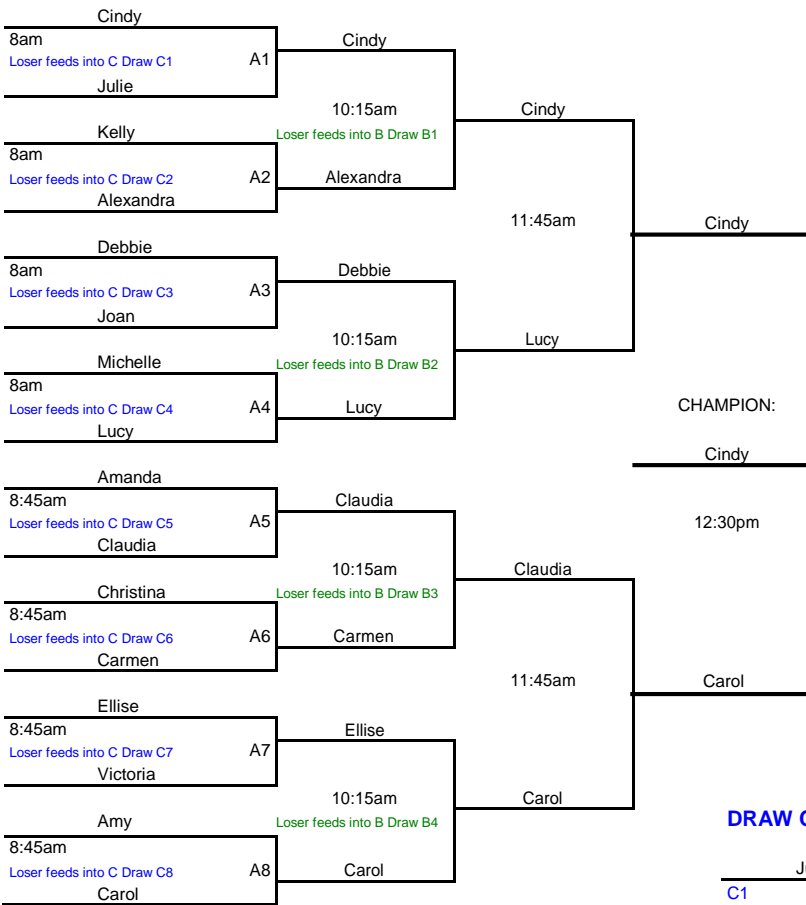

COMPASS FORMAT (16 Player)

DRAW A (All players start off here)

DRAW B (2nd round losers from A Draw)

DRAW D (1st round losers from C Draw)

DRAW C (1st round losers from A Draw)