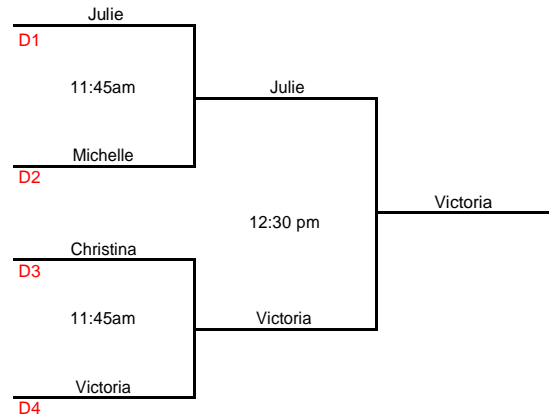

COMPASS FORMAT (16 Player)

DRAW A (All players start off here)

DRAW B (2nd round losers from A Draw)

DRAW D (1st round losers from C Draw)

DRAW C (1st round losers from A Draw)