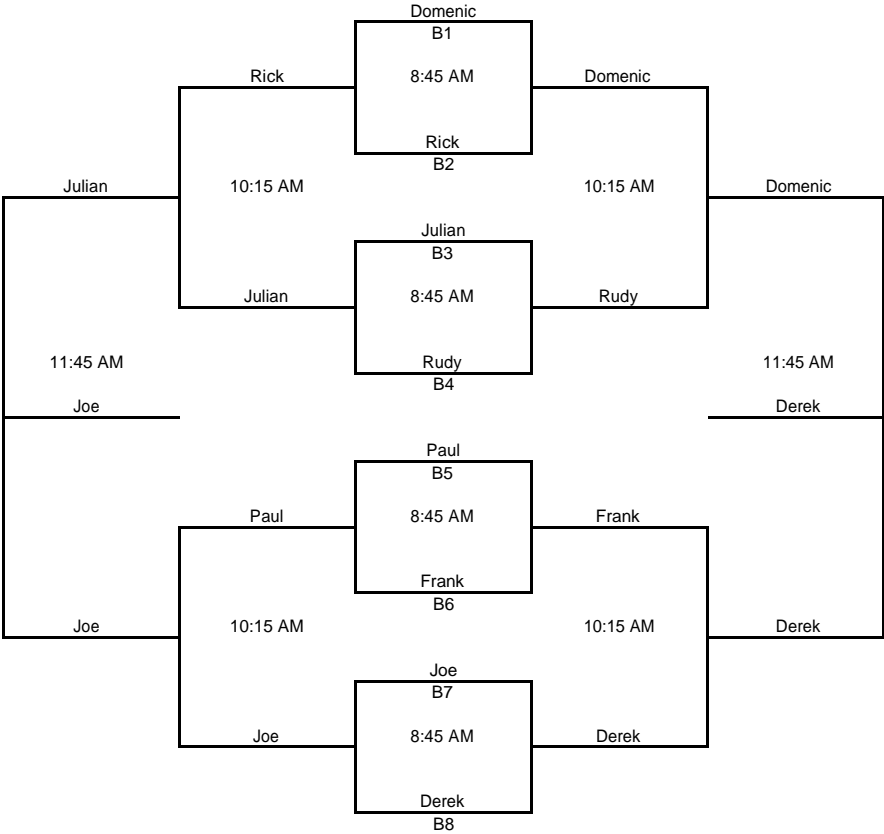

FLIGHT TOURNAMENT

Draw A (Top 8 ranked players) Winners move right & losers move left

Draw B (Next 8 ranked players) Winners move right & losers move left

A Draw Semi Final Consolations

B Draw Semi Final Consolations