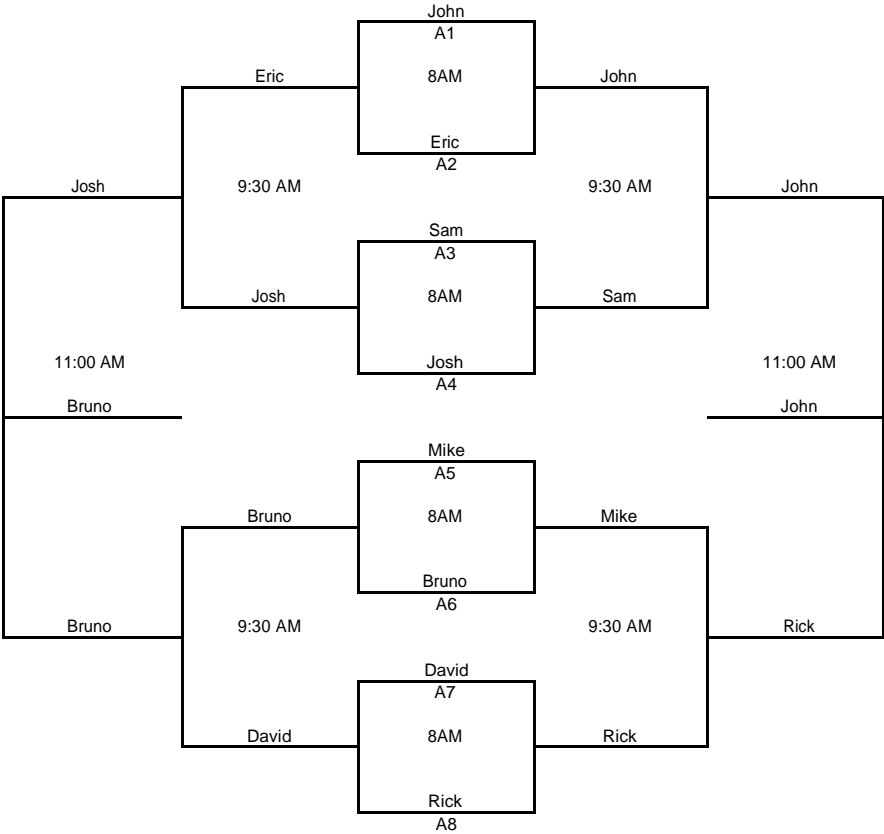

FLIGHT TOURNAMENT

Draw A (Top 8 ranked players) Winners move right & losers move left

Draw B (Next 8 ranked players) Winners move right & losers move left

A Draw Semi Final Consolations

B Draw Semi Final Consolations