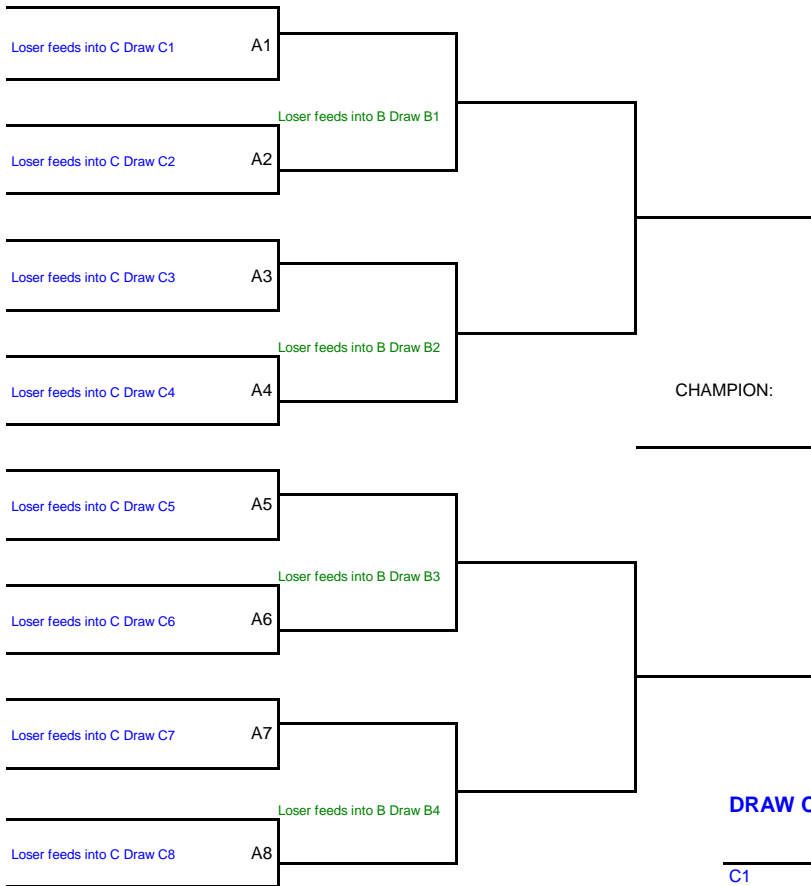

COMPASS FORMAT (16 Player)

DRAW A

DRAW B

DRAW D

DRAW C